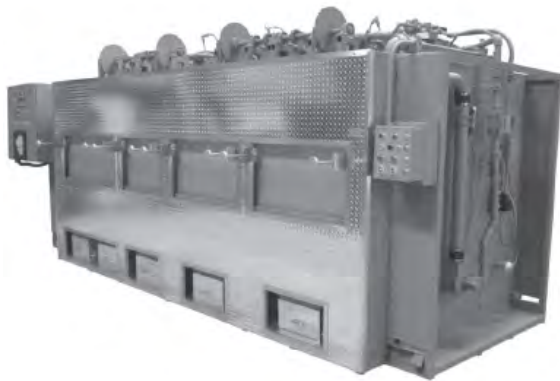

Metro Pet CREMATORY

Offering Caring & Compassionate Services Since 2006

At Metro Pet Crematory we're proud of the company we have built. Utilizing modern equipment and a strict adherence to operational procedures, every pet owner can take comfort in knowing their pet will be handled with care and respect. Should you have questions or concerns please feel welcome to contact our office.