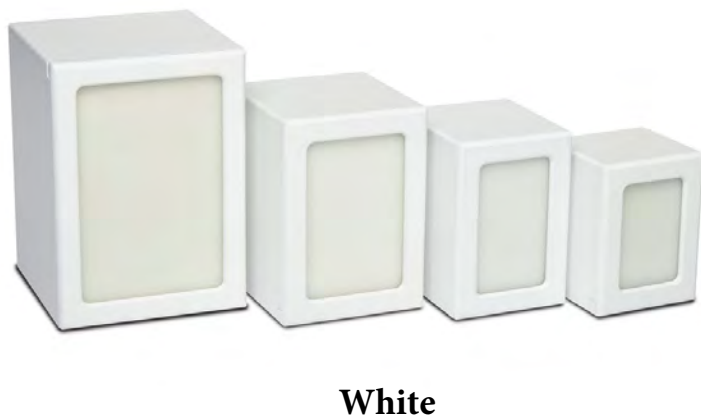

Wall hung Tribute Frames are the ultimate in discreet cremation urns.

These stylish and beautifully crafted solid wood Pet Photo Frame Urns have a cleverly concealed pet ashes container housed discreetly behind a photo of your beloved companion. So discreet that most people would never know it was there.

These Pet Photo Frame Urns are hand-crafted in solid wood in Sussex, UK.

Name
Dates
"Message"
(Nameplate included with urn)

Multi in Black Only

Single Photo

Medium Density Fiberboard

Name
Dates
"Message"
(Nameplate included with urn)

<i>Max Weight</i>	<i>Dimensions</i>	<i>Price</i>
(S) 25 lbs:	5.0" x 3.4" x 3.6"	\$65
(M) 50 lbs:	3.5" x 6.3" x 4.3"	\$71
(L) 130 lbs:	4.3" x 7.7" x 5.5"	\$78
(XL) 220 lbs:	5.0" x 8.5" x 5.5"	\$103

Secure sliding panel closure and separate photo compartment.