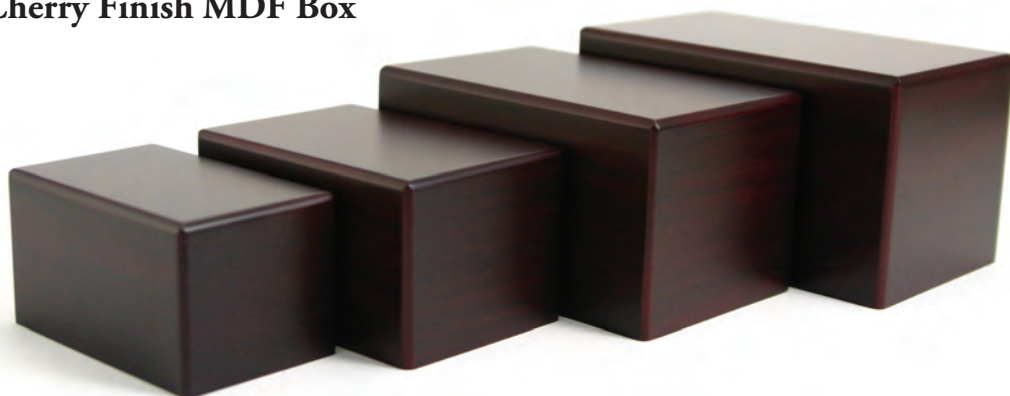

MDF Box

Medium Density Fiberboard

Cherry Finish MDF Box

<i>Max Weight</i>	<i>Dimensions</i>	<i>Price</i>
(S) 25 lbs:	3.2" x 5.7" x 3.5"	\$35
(M) 50 lbs:	3.5" x 6.3" x 4.3"	\$42
(L) 120 lbs:	4.3" x 7.7" x 5.5"	\$49
(XL) 180 lbs:	5.0" x 8.5" x 5.5"	\$58